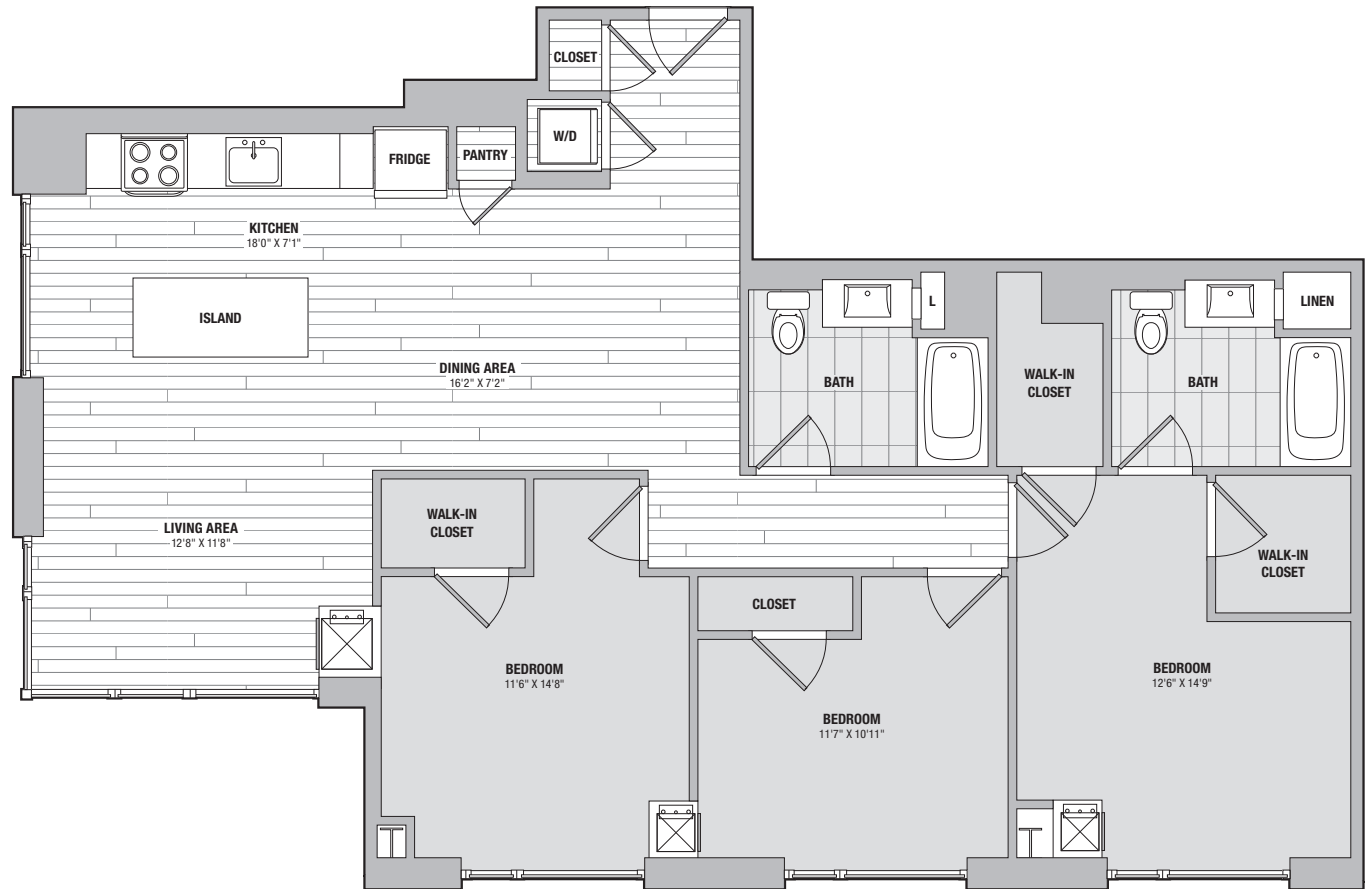

3 BEDROOMS

D08
1,288 SF

APARTMENT #

RENT

DATE AVAILABLE

Elevations and floor plans are artist's renderings and are shown for illustration purposes only. All square feet are approximate only.

FLOOR 21

FLOOR 20