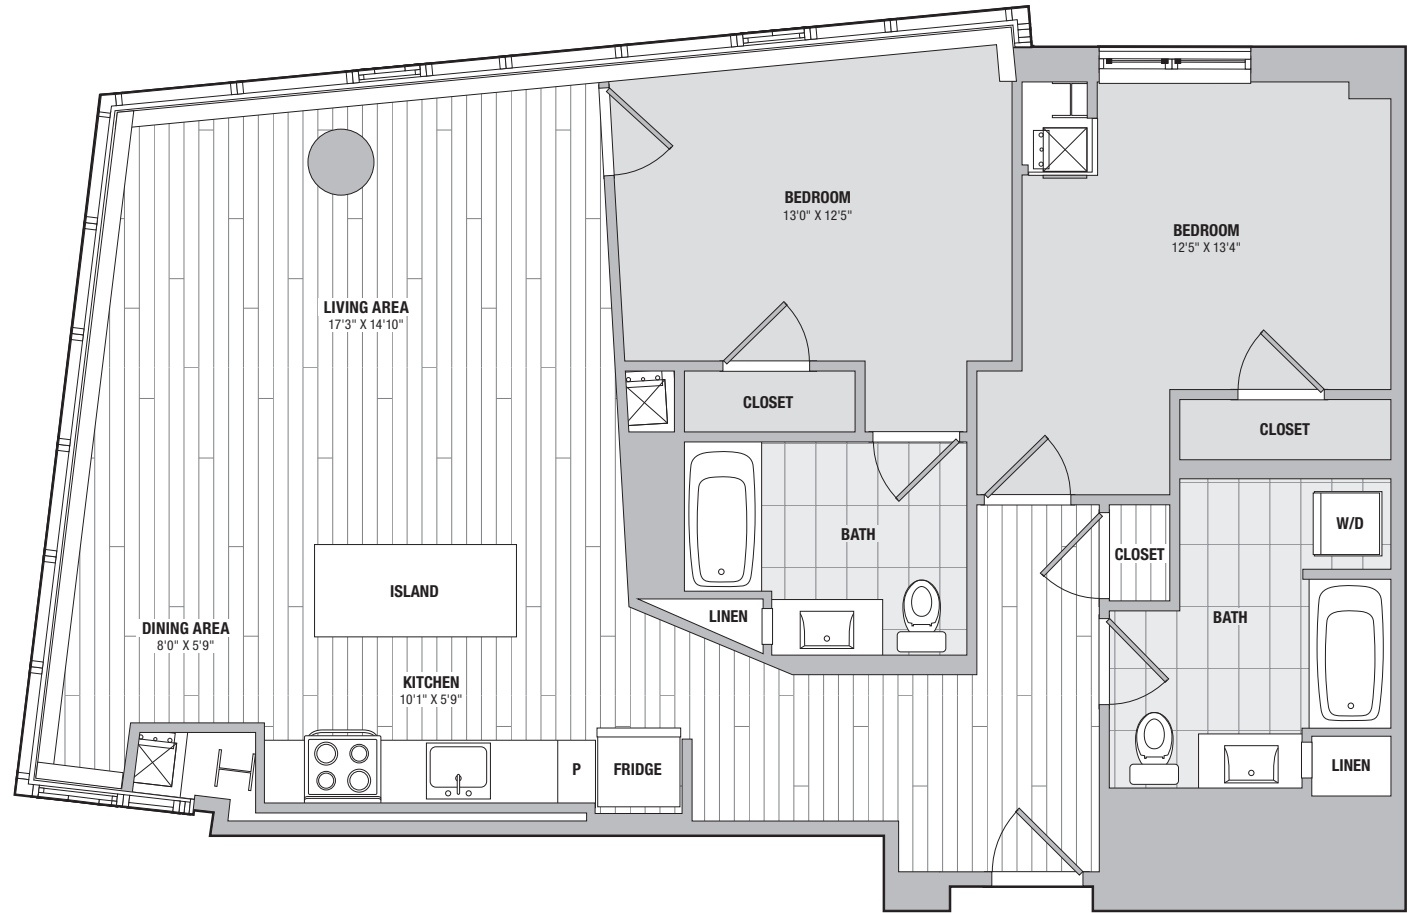

2 BEDROOMS

C01
1,126 SF

APARTMENT #

RENT

DATE AVAILABLE

Elevations and floor plans are artist's renderings and are shown for illustration purposes only. All square feet are approximate only.

FLOOR 20

FLOORS 12-19

FLOOR 11

FLOOR 21

FLOORS 3-10