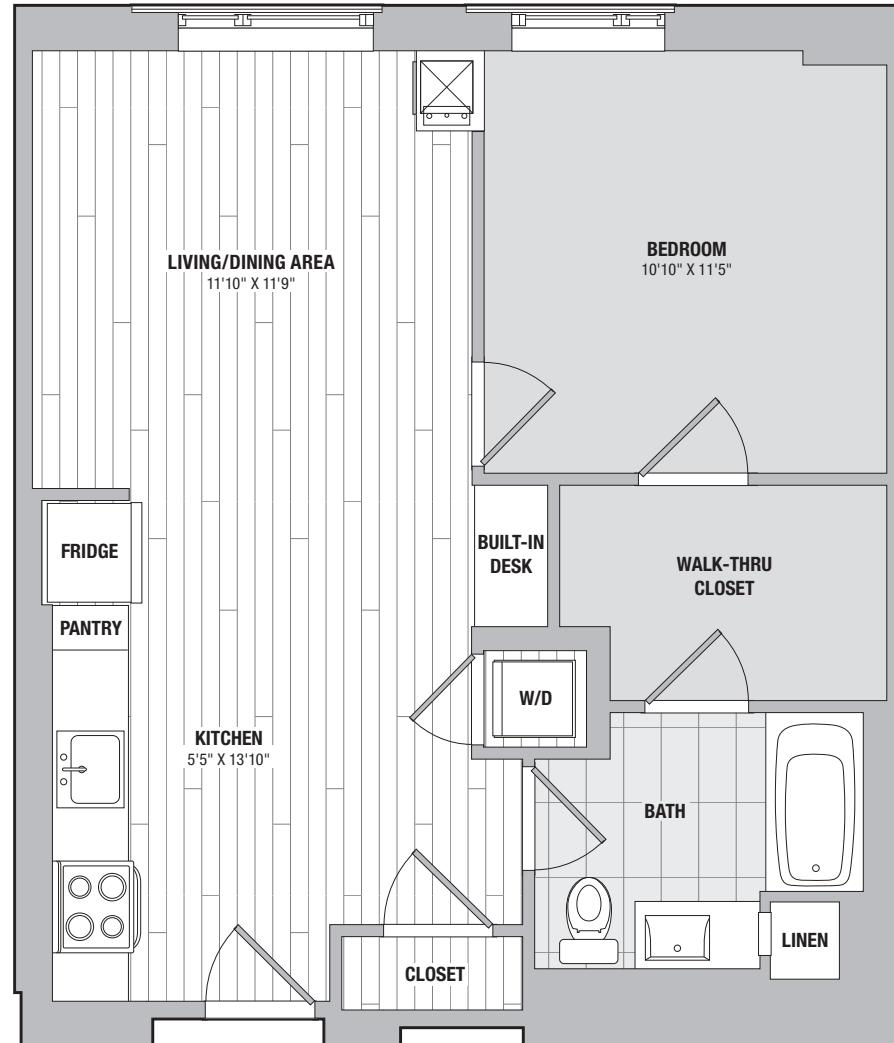

1 BEDROOM

B24
674 SF

APARTMENT #

RENT

DATE AVAILABLE

Elevations and floor plans are artist's renderings and are shown for illustration purposes only. All square feet are approximate only.

FLOORS 7-10

FLOORS 3-6